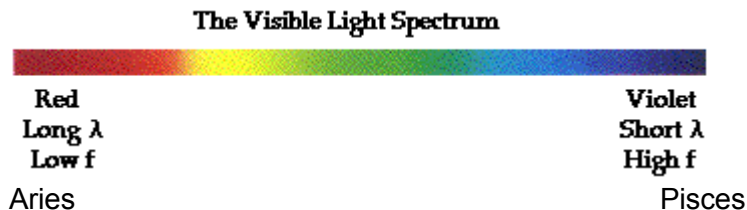

King Scale of Color

Here is information on the wheel designed by A.T. Mann, which is used in Celeste.

It is natural to correlate the sequence of colors in the spectrum of visible light and the zodiac signs.

The King Scale of color was developed by the Golden Dawn around the turn of the century as a primary magical color system. It was based on the earlier color wheel by Johann von Goethe that postulated the idea of primary (RYB) and secondary (OGV) colors. Although used for all kinds of associations and correspondences, its primary logic becomes clear in astrology.

The King Scale colors the signs of the zodiac, beginning with Aries with the color spectrum ROYGBIV (red, orange, yellow, green, blue, indigo, violet). Thus:

Aries	=	Red	=	Mars
Taurus	=	Red-Orange		
Gemini	=	Orange	=	Mercury
Cancer	=	Yellow-Orange (Amber)		
Leo	=	Yellow	=	Sun
Virgo	=	Yellow-Green		
Libra	=	Green	=	Venus
Scorpio	=	Blue-Green (Turquoise)		
Sagittarius	=	Blue	=	Jupiter
Capricorn	=	Indigo		
Aquarius	=	Violet	=	Saturn
Pisces	=	Red-Violet		

From Aries to Sagittarius the primary colors skip so that the fire signs are primaries and the air signs are secondary colors. Reflecting the increasing density and compaction of the blue end of the spectrum, Sagittarius, Capricorn and Aquarius are Blue, Indigo and Violet. Indeed some consider Indigo to be a blend of Blue-Violet in a six color spectrum.