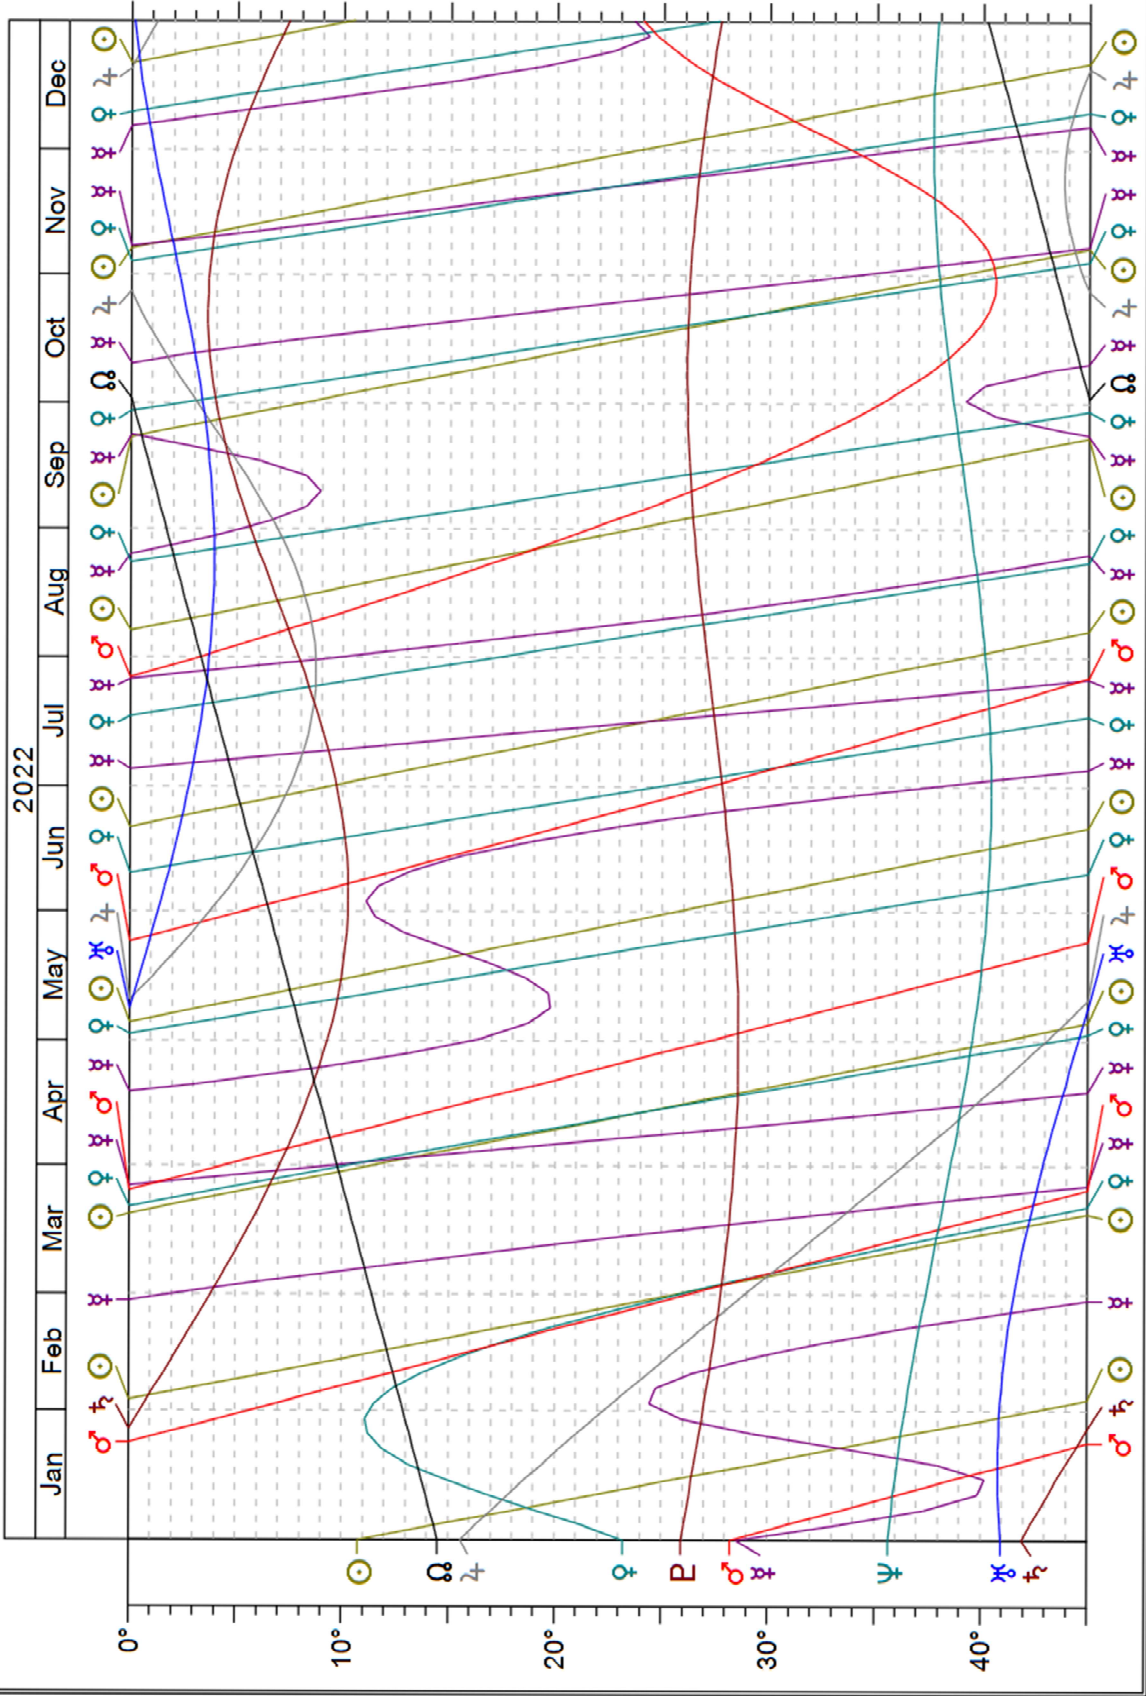

45°00' Ephemeris
Geocentric Transits (Long.): Jan 1 2022 to Jan 1 2023